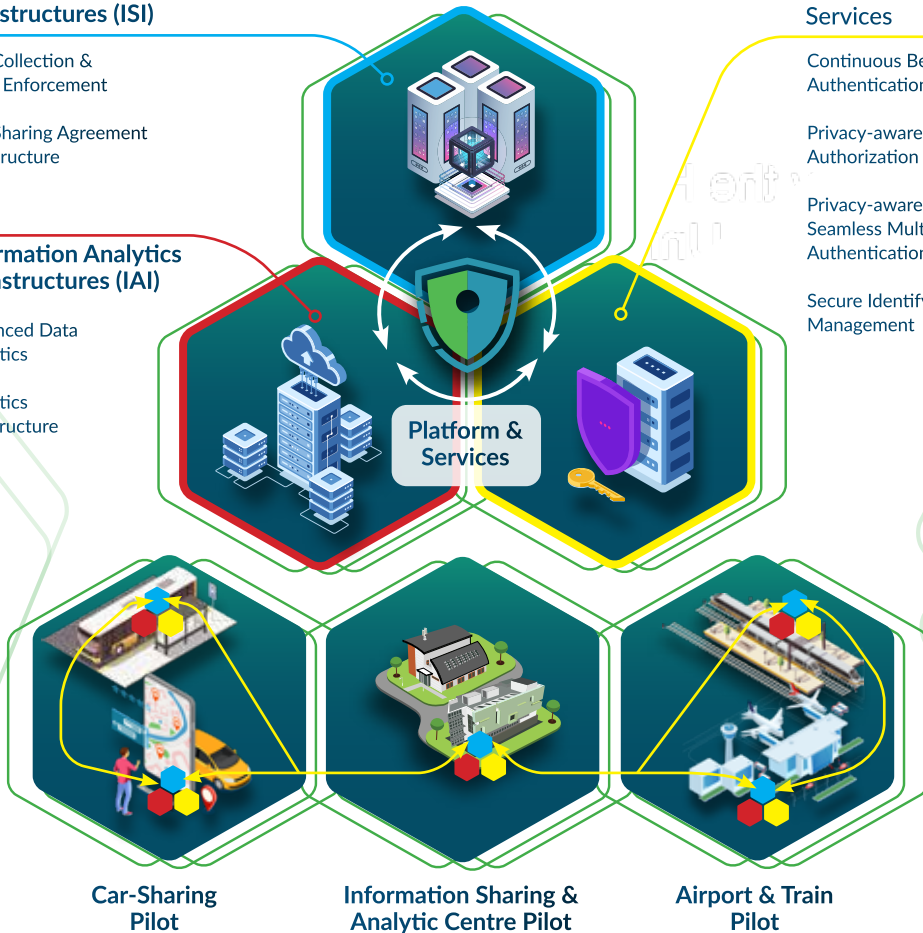

E-CORRIDOR

Co-funded by the Horizon 2020 programme
of the European Union

Information Sharing Infrastructures (ISI)

Data Collection & Usage Enforcement

Data Sharing Agreement Infrastructure

Information Analytics Infrastructures (IAI)

Advanced Data Analytics

Analytics Infrastructure

Advanced Security Services

Continuous Behavioral Authentication

Privacy-aware Authorization

Privacy-aware Seamless Multimodal Authentication

Secure Identify Management

For more Information visit:
www.e-corridor.eu

info@e-corridor.eu

in/ecorridor

@ecorridor_eu